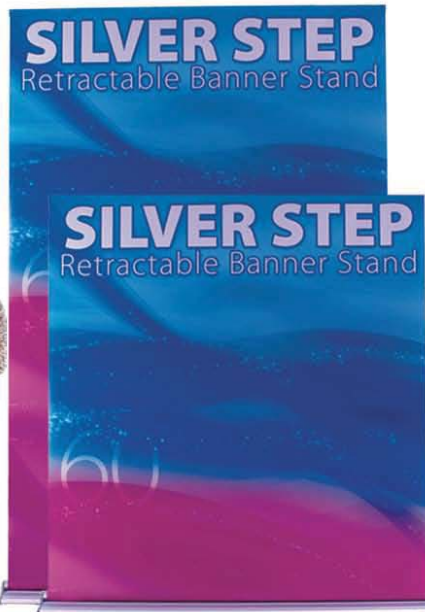

RETRACTABLE BANNER STANDS

SILVER STEP

With its unique design and durability, the Silver Step is perfect for any occasion. With 4 widths available and a telescopic pole, there is a wide range of dimensions the Silver Step offers. Set up and take down is simple and all parts fit inside its deluxe travel bag. Graphics can be changed easily and frequently via Velcro attachment.

Silver Step 24

Silver: \$
 Black: \$
Product Code:
Adjustable Height: 85" to 92"
Width: 24"
Finishing: banner attaches to the top and bottom of stand by Velcro

Silver Step 36

Silver: \$
 Black: \$
Product Code:
Adjustable Height: 69" to 92"
Width: 36"
Finishing: banner attaches to the top and bottom of stand by Velcro

Silver Step 48

Silver: \$
Product Code:
Adjustable Height: 69" to 92"
Width: 48"
Finishing: banner attaches to the top and bottom of stand by Velcro

Silver Step 60

Silver: \$
Product Code:
Adjustable Height: 69" to 92"
Width: 60"
Finishing: banner attaches to the top and bottom of stand by Velcro

Graphic: Super Smooth Vinyl

Finishing: banner attaches to the top and bottom of stand by Velcro

Double Sided

\$

Product Code:

Base Size: 36"W x 3"H x 8.5"D

Display Total Height: 82"

Graphic Size: 33"W x 80"H